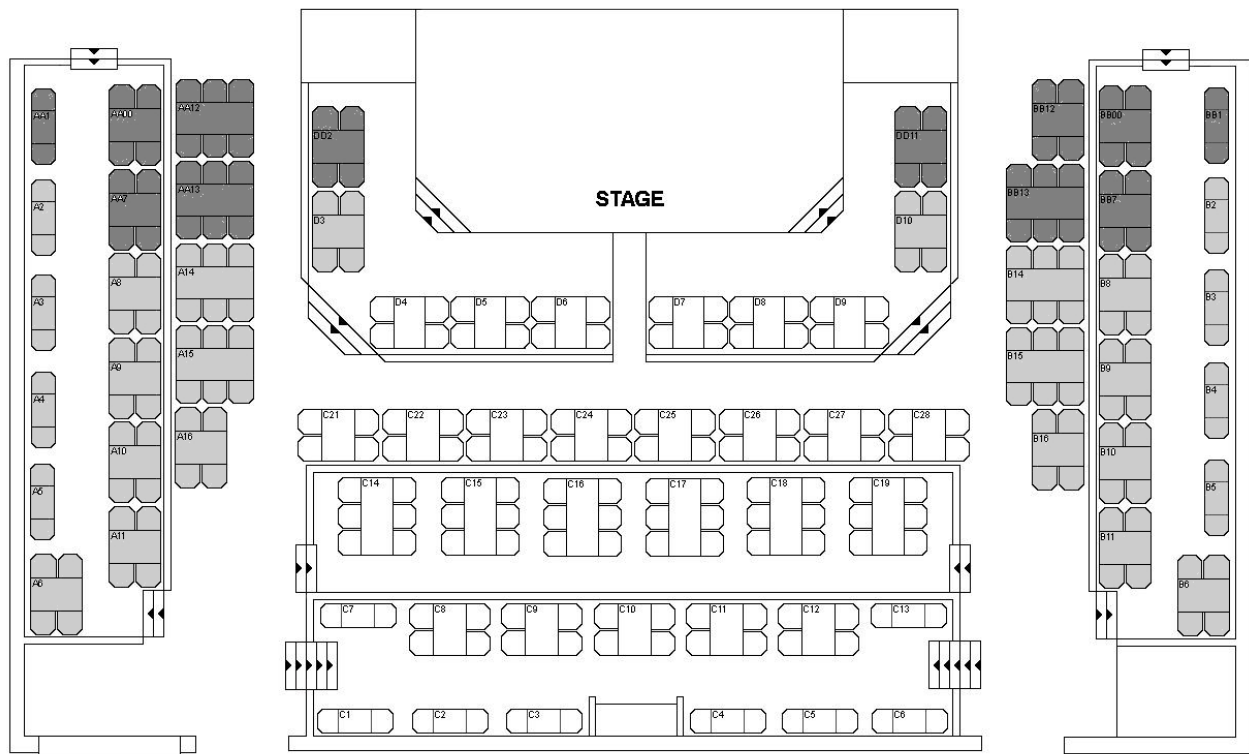

Group Price Sheet for BDT STAGE

**Groups of 12 or More
(prices are subject to change)
2017/2018**

	<u>Center</u>	<u>Angle</u>	<u>Side</u>
Wednesday, Thursday, & Sunday Evening	\$51.00	\$46.00	\$38.00
Friday	\$56.00	\$51.00	\$43.00
Saturday	\$62.00	\$57.00	\$49.00
Sunday Matinee	\$56.00	\$51.00	\$43.00

SEATING CHART

Mission Statement for BDT STAGE

*We provide live, Broadway-quality entertainment
with fine dining to create a unique experience for
groups, families and discerning theatergoers.*

Prices Continued